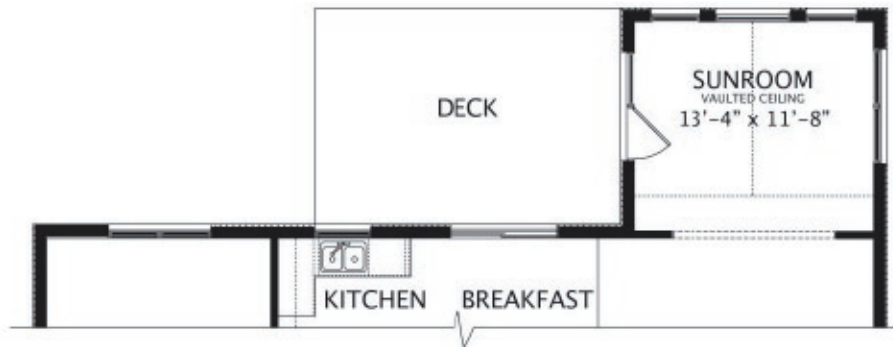

THE YORK

2960+ Square Feet

Brick/Shake/Siding

ELEVATION A

704-329-9501

www.ElderBeeHomes.com

First Floor Plan

Second Floor Plan

Actual plans may vary from rendering. Dimensions may not be exact. Features may vary according to different elevations and specifications.

Sunroom Option

ELEVATION A

Brick/Shake/Siding