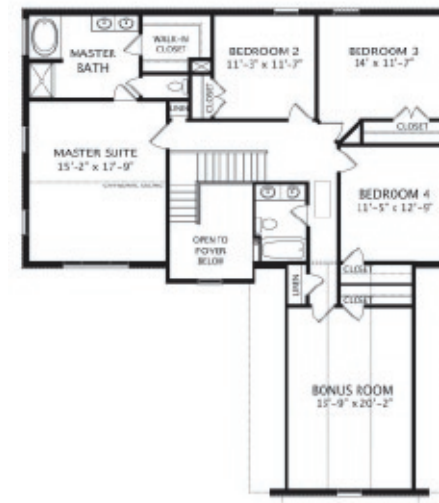

THE YORK

2960+ Square Feet

Brick/Shake/Siding

ELEVATION A

704-329-9501

www.ElderBeeHomes.com

First Floor Plan

Second Floor Plan

Actual plans may vary from rendering. Dimensions may not be exact. Features may vary according to different elevations and specifications.

Sunroom Option

ELEVATION A

Brick/Shake/Siding