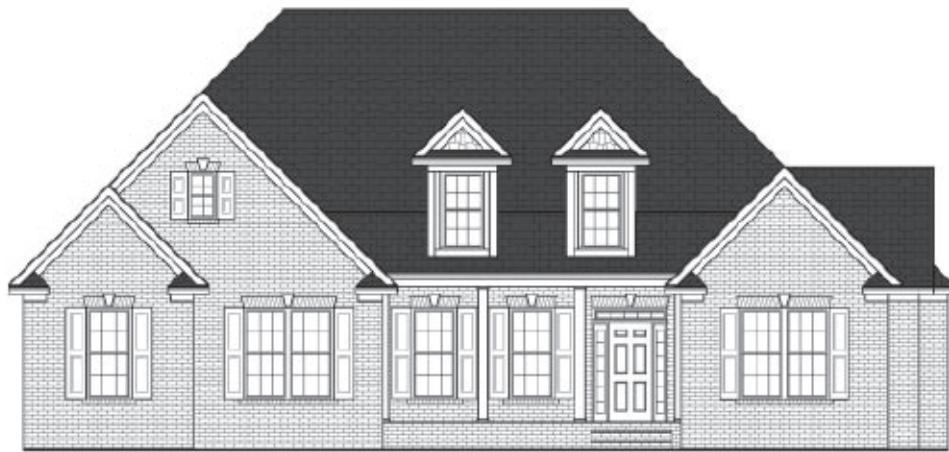

THE WALNUT GROVE

2800+ Square Feet

Brick

ELEVATION A

704-329-9501

www.ElderBeeHomes.com

First Floor Plan

Second Floor Plan

Actual plans may vary from rendering. Dimensions may not be exact. Features may vary according to different elevations and specifications.

Expanded Family Room Option

ELEVATION A

Brick