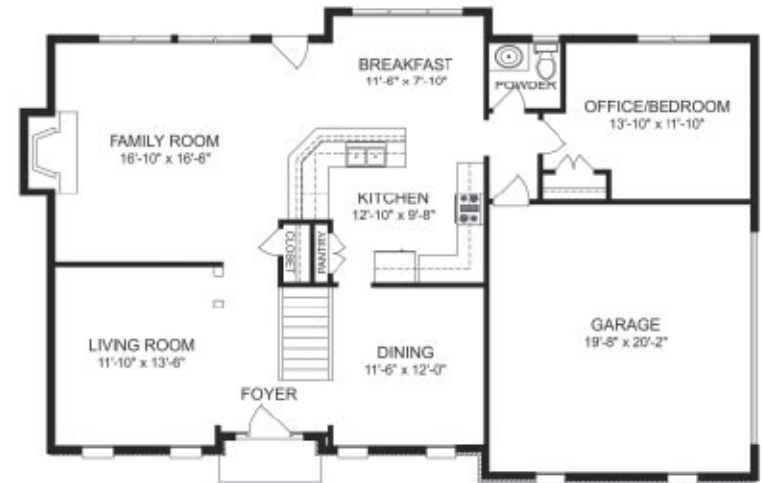

THE MONTICELLO

2750+ Square Feet

Brick
Side-Load garage

ELEVATION C

704-329-9501

www.ElderBeeHomes.com

First Floor Plan

Second Floor Plan

Actual plans may vary from rendering. Dimensions may not be exact. Features may vary according to different elevations and specifications.

ELEVATION A

Siding
Side-Load Garage

ELEVATION B

Siding
Side-Load Garage