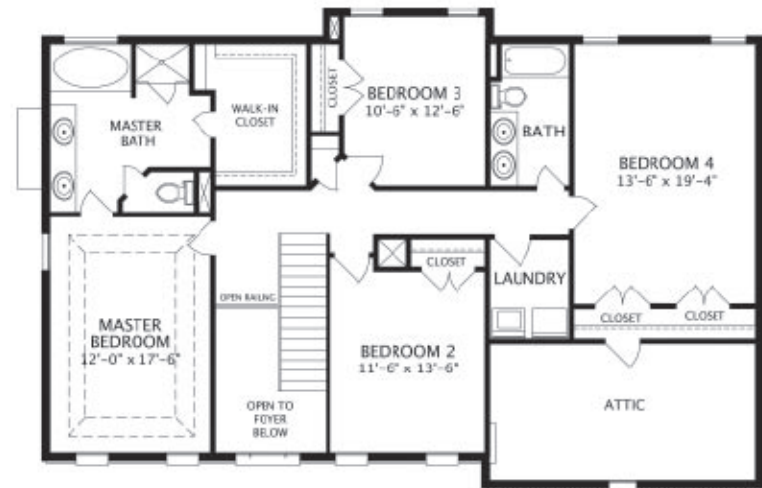

THE MONTICELLO

2750+ Square Feet

Brick
Side-Load garage

ELEVATION C

704-329-9501

www.ElderBeeHomes.com

First Floor Plan

Second Floor Plan

Actual plans may vary from rendering. Dimensions may not be exact. Features may vary according to different elevations and specifications.

ELEVATION A

Siding
Side-Load Garage

ELEVATION B

Siding
Side-Load Garage

ELEVATION D

Brick
Side-Load Garage

ELEVATION G

Brick
Side-Load Garage