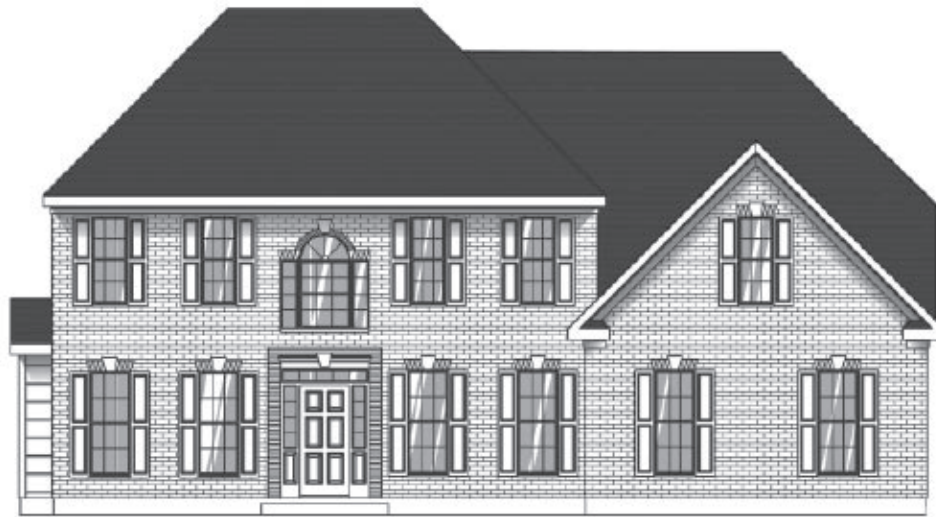

THE MONTICELLO

2750+ Square Feet

Brick
Side-Load garage

ELEVATION C

704-329-9501

www.ElderBeeHomes.com

First Floor Plan

Second Floor Plan

Actual plans may vary from rendering. Dimensions may not be exact. Features may vary according to different elevations and specifications.

ELEVATION A

Siding
Side-Load Garage

ELEVATION B

Siding
Side-Load Garage

ELEVATION D

Brick
Side-Load Garage

ELEVATION G

Brick
Side-Load Garage