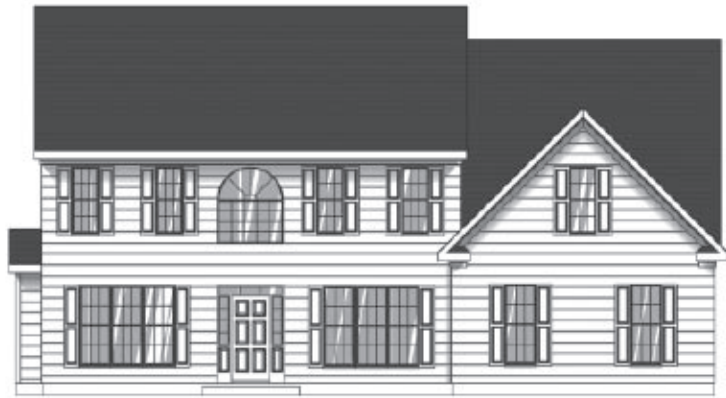

THE MONTICELLO

2750+ Square Feet

Brick
Side-Load garage

ELEVATION C

704-329-9501

www.ElderBeeHomes.com

First Floor Plan

Second Floor Plan

Actual plans may vary from rendering. Dimensions may not be exact. Features may vary according to different elevations and specifications.

ELEVATION A

Siding
Side-Load Garage

ELEVATION B

Siding
Side-Load Garage

ELEVATION D

Brick
Side-Load Garage

ELEVATION G

Brick
Side-Load Garage