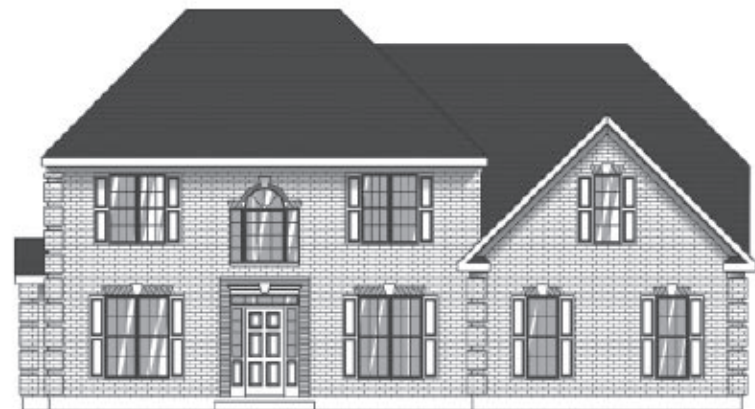

THE MONTICELLO

2750+ Square Feet

Brick
Side-Load garage

ELEVATION C

704-329-9501

www.ElderBeeHomes.com

First Floor Plan

Second Floor Plan

Actual plans may vary from rendering. Dimensions may not be exact. Features may vary according to different elevations and specifications.

ELEVATION A

Siding
Side-Load Garage

ELEVATION B

Siding
Side-Load Garage

ELEVATION D

Brick
Side-Load Garage

ELEVATION G

Brick
Side-Load Garage