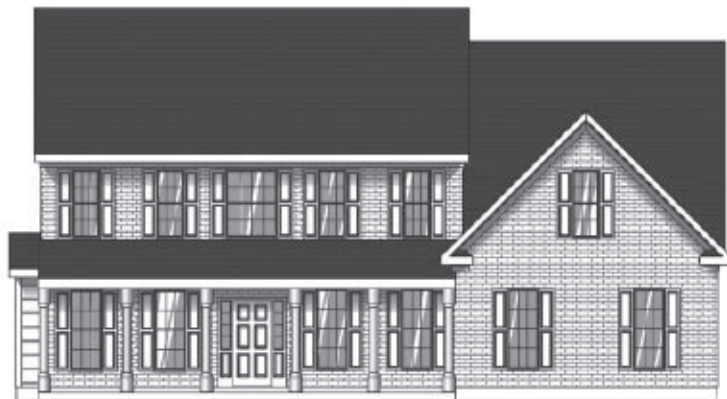

THE MONTICELLO

2750+ Square Feet

Brick
Side-Load garage

ELEVATION C

704-329-9501

www.ElderBeeHomes.com

First Floor Plan

Second Floor Plan

Actual plans may vary from rendering. Dimensions may not be exact. Features may vary according to different elevations and specifications.

ELEVATION A

Siding
Side-Load Garage

ELEVATION B

Siding
Side-Load Garage

ELEVATION D

Brick
Side-Load Garage

ELEVATION G

Brick
Side-Load Garage