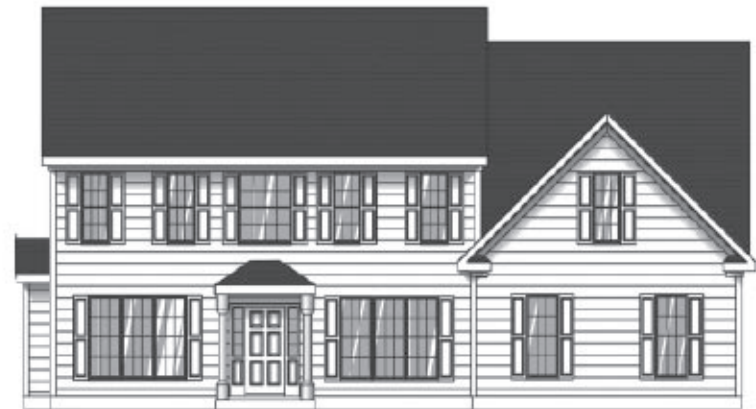

THE MONTICELLO

2750+ Square Feet

Brick
Side-Load garage

ELEVATION C

704-329-9501

www.ElderBeeHomes.com

First Floor Plan

Second Floor Plan

Actual plans may vary from rendering. Dimensions may not be exact. Features may vary according to different elevations and specifications.

ELEVATION A

Siding
Side-Load Garage

ELEVATION B

Siding
Side-Load Garage

ELEVATION D

Brick
Side-Load Garage

ELEVATION G

Brick
Side-Load Garage