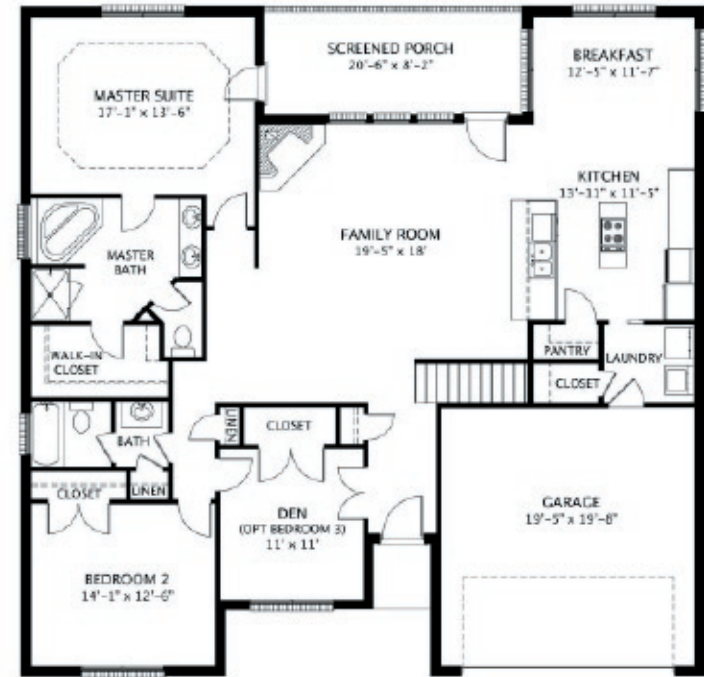

THE MAGNOLIA II

2200+ Square Feet

Brick/Stone/Shakes

ELEVATION A

704-329-9501

www.ElderBeeHomes.com

First Floor Plan

Second Floor Bonus Room

Actual plans may vary from rendering. Dimensions may not be exact. Features may vary according to different elevations and specifications.

ELEVATION A

Brick/Stone/Shakes