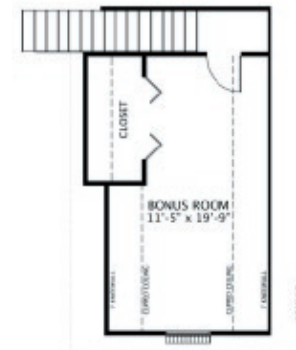

THE MAGNOLIA II

2200+ Square Feet

Brick/Stone/Shakes

ELEVATION A

704-329-9501

www.ElderBeeHomes.com

First Floor Plan

Second Floor Bonus Room

Actual plans may vary from rendering. Dimensions may not be exact. Features may vary according to different elevations and specifications.

ELEVATION A

Brick/Stone/Shakes