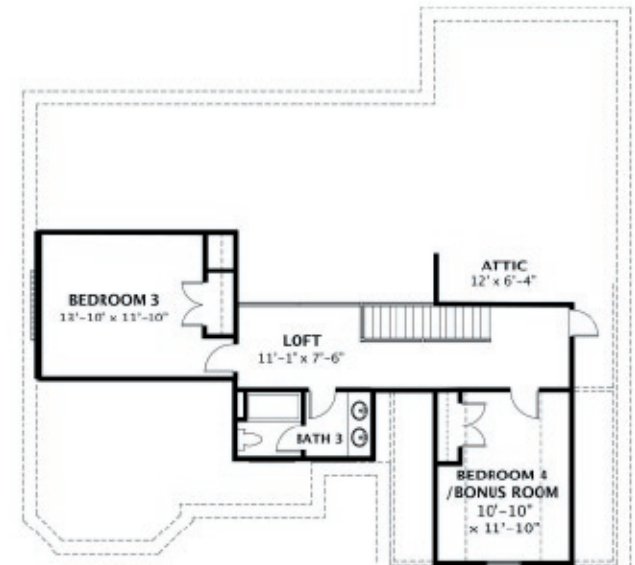

THE LAURINBURG

2500+ Square Feet

Brick/Stone/Shakes

ELEVATION A

704-329-9501
www.ElderBeeHomes.com

First Floor Plan

Second Floor Plan

Actual plans may vary from rendering. Dimensions may not be exact. Features may vary according to different elevations and specifications.