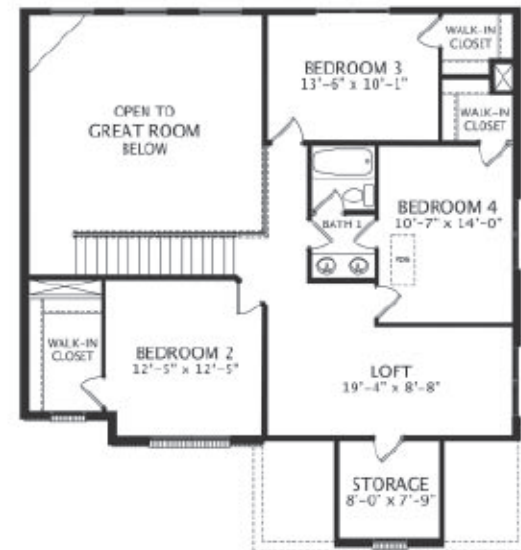

# THE HICKORY

2475+ Square Feet

Brick/Stone/Shakes

## ELEVATION CC

704-329-9501

[www.ElderBeeHomes.com](http://www.ElderBeeHomes.com)

First Floor Plan

Second Floor Plan

Actual plans may vary from rendering. Dimensions may not be exact. Features may vary according to different elevations and specifications.

Bonus Room Option

Loft Option

ELEVATION CB

Brick/Shakes