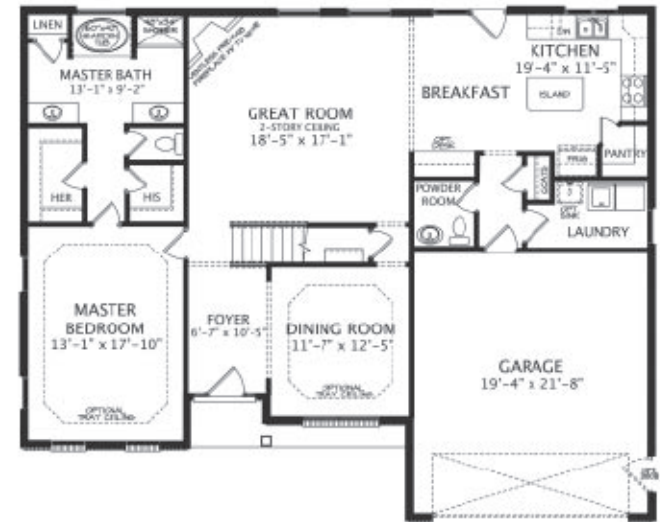

# THE HICKORY

2475+ Square Feet

Brick/Stone/Shakes

## ELEVATION CC

704-329-9501

[www.ElderBeeHomes.com](http://www.ElderBeeHomes.com)

First Floor Plan

Second Floor Plan

Actual plans may vary from rendering. Dimensions may not be exact. Features may vary according to different elevations and specifications.