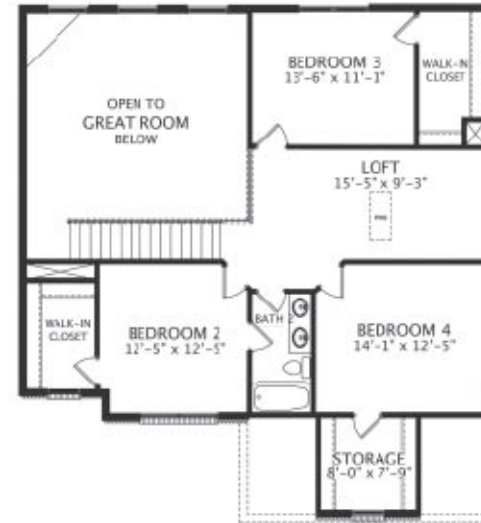

# THE HICKORY

2475+ Square Feet

Brick/Stone/Shakes

## ELEVATION CC

704-329-9501

[www.ElderBeeHomes.com](http://www.ElderBeeHomes.com)

First Floor Plan

Second Floor Plan

Actual plans may vary from rendering. Dimensions may not be exact. Features may vary according to different elevations and specifications.

Bonus Room Option

Loft Option

ELEVATION CB

Brick/Shakes