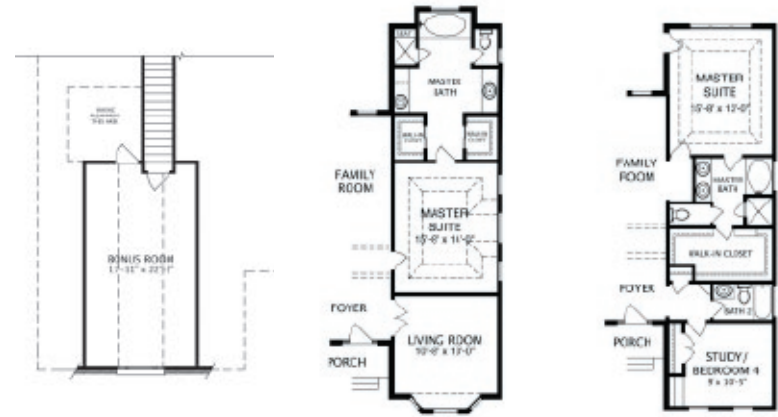

THE COLUMBIA

First Floor Plan

2200+ Square Feet

ELEVATION G

Brick

704-329-9501
www.ElderBeeHomes.com

Bonus Room

Option 1

Option 2

Actual plans may vary from rendering. Dimensions may not be exact. Features may vary according to different elevations and specifications.

ELEVATION B

Brick/Shakes

ELEVATION D

Brick

ELEVATION E

Brick/Stone